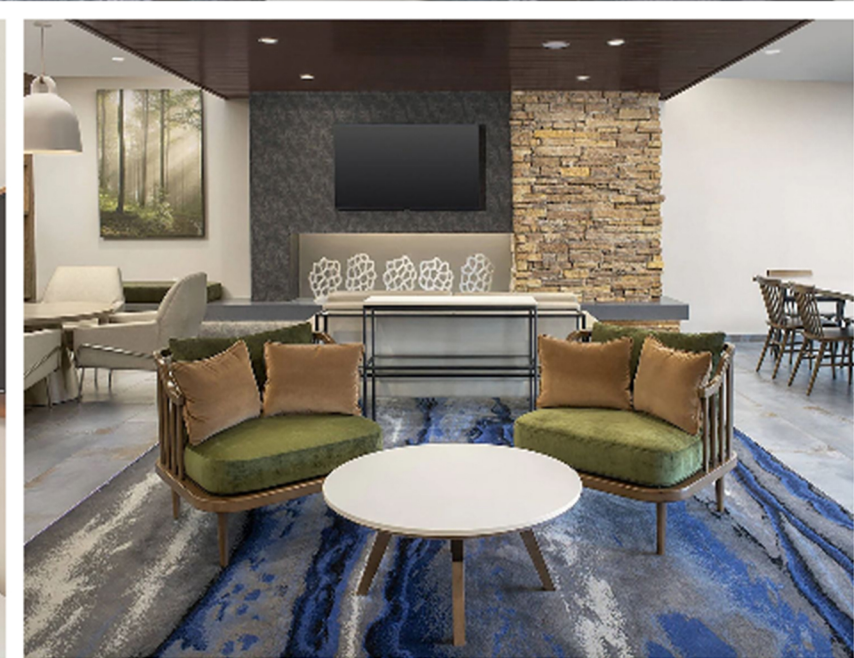

Fairfield

BY MARRIOTT

1 King Headboard
with Nightstand (Guest Room)

▶ 121 x 17 1/8 x 68

2 Queen/Queen Headboard
with Nightstand (Guest Room)

▶ 161 x 17 1/8 x 68

3 King Bed Platform
ACC King Bed Platform (Guest Room)