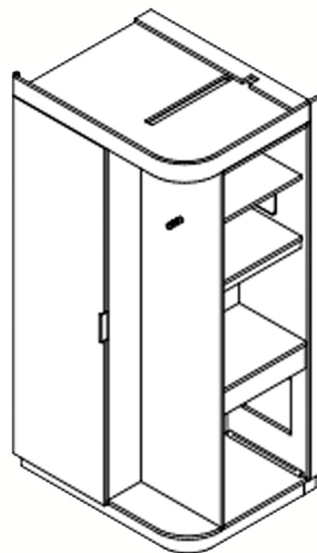

Fairfield

BY MARRIOTT

1 King Headboard
with Nightstand (Guest Room)

▶ 121 x 17 1/8 x 68

2 Queen/Queen Headboard
with Nightstand (Guest Room)

▶ 161 x 17 1/8 x 68

3 King Bed Platform
ACC King Bed Platform (Guest Room)

▶ 172 x 80 x 12

④ King Headboard
with Nightstand (Guest Room)
▶ 60 x 80 x 12

⑤ ACC Closet Refrigerator Cabinet
(Guest Room)
▶ 38 x 34 x 85

⑥ Queen Closet Refrigerator Cabinet
(Guest Room)
▶ 172 x 80 x 12

7 King Closet Refrigerator Cabinet
(Guest Room)

▶ 38 x 34 x 85

8 Drawer Dresser (Guest Room)

▶ 65 x 20 x 23

9 Luggage Bench (Guest Room)

▶ 33 x 20 x 23

10 TV Wall Panel (Guest Room)

▶ 361 x 4 x 31 1/2

11 Spanner Desk (Guest Room)

▶ 66 x 23 1/2 x 30

12 Spanner Desk w/Power (Guest Room)

▶ 66 x 23 1/2 x 30

13 ACC Coffee Cabinet (Guest Room)

▶ 23 x 23 1/2 x 26

14 Desk (Guest Room)

▶ 72 x 23 1/2 x 30