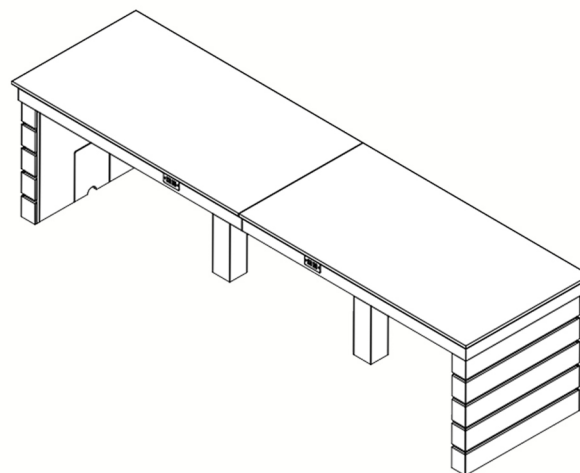

11 Spanner Desk (Guest Room)

▶ 66 x 23 1/2 x 30

12 Spanner Desk w/Power (Guest Room)

▶ 66 x 23 1/2 x 30

13 ACC Coffee Cabinet (Guest Room)

▶ 23 x 23 1/2 x 26

14 Desk (Guest Room)

▶ 72 x 23 1/2 x 30

15 Desk, w/Power (Guest Room)

▶ 72 x 23 1/2 x 30

16 ACC Refrigerator Microwave Cabinet (Guest Room)
▶ 43 x 23 1/2 x 26

17 Refrigerator Microwave Cabinet (Guest Room)
▶ 72 x 23 1/2 x 30

18 Cocktail Table (Guest Room)
▶ 42 x 24 1/2 x 20

19 Side Table (Guest Room)

▶ 15 3/4 x 24 x 24

20 Bench for Fitness Room
(Guest Room)

▶ 72 x 18 x 18

21 Communal Table (Guest Room)

▶ 130 x 36 x 34