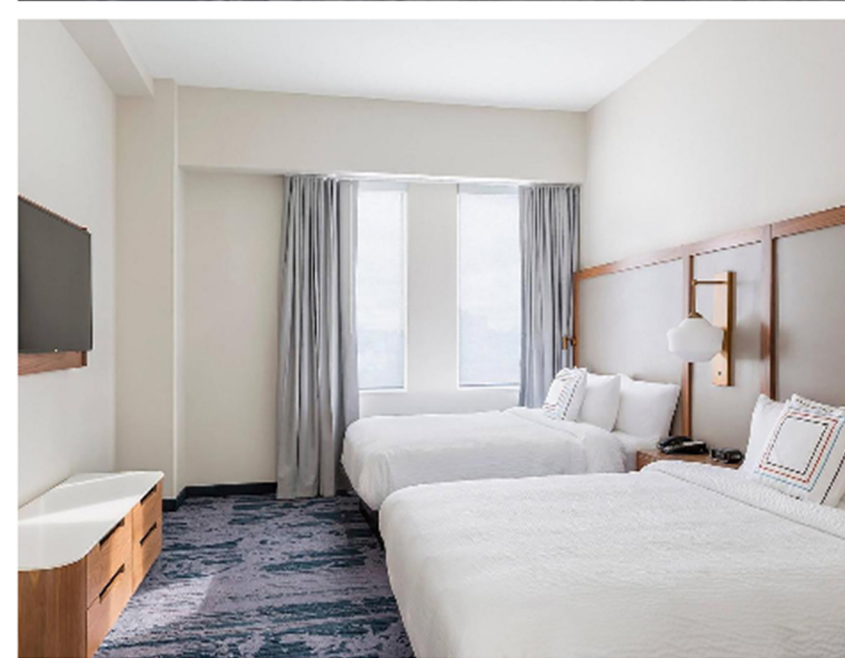

Fairfield

BY MARRIOTT

1 King Headboard
with Nightstand (Guest Room)

▶ 121 x 17 1/8 x 68

2 Queen/Queen Headboard
with Nightstand (Guest Room)

▶ 161 x 17 1/8 x 68

3 King Bed Platform
ACC King Bed Platform (Guest Room)

▶ 172 x 80 x 12

④ King Headboard
with Nightstand (Guest Room)
▶ 60 x 80 x 12

⑤ ACC Closet Refrigerator Cabinet
(Guest Room)
▶ 38 x 34 x 85

⑥ Queen Closet Refrigerator Cabinet
(Guest Room)
▶ 172 x 80 x 12

7 King Closet Refrigerator Cabinet
(Guest Room)

▶ 38 x 34 x 85

8 Drawer Dresser (Guest Room)

▶ 65 x 20 x 23

9 Luggage Bench (Guest Room)

▶ 33 x 20 x 23

10 TV Wall Panel (Guest Room)

▶ 361 x 4 x 31 1/2

11 Spanner Desk (Guest Room)

▶ 66 x 23 1/2 x 30

12 Spanner Desk w/Power (Guest Room)

▶ 66 x 23 1/2 x 30

13 ACC Coffee Cabinet (Guest Room)

▶ 23 x 23 1/2 x 26

14 Desk (Guest Room)

▶ 72 x 23 1/2 x 30