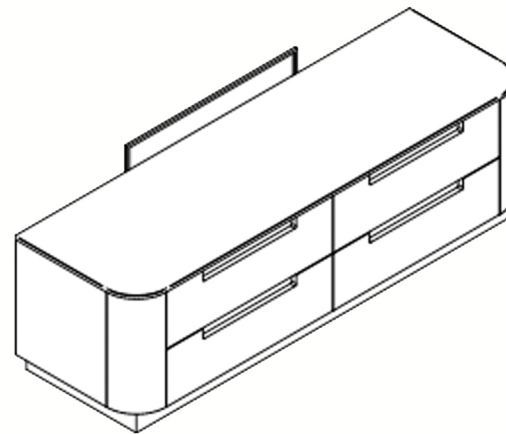

8 Drawer Dresser (Guest Room)

▶ 65 x 20 x 23