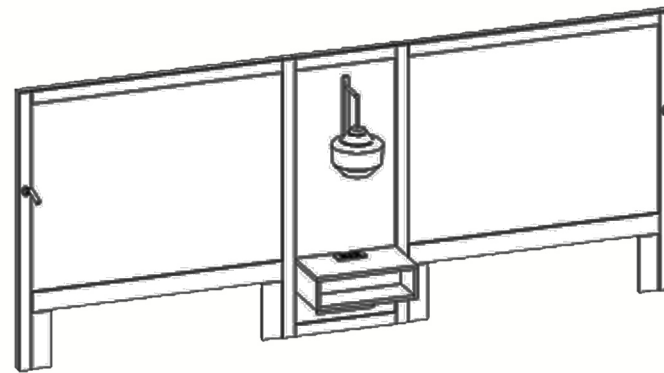

Fairfield

BY MARRIOTT

1 King Headboard
with Nightstand (Guest Room)

▶ 121 x 17 1/8 x 68

2 Queen/Queen Headboard
with Nightstand (Guest Room)

▶ 161 x 17 1/8 x 68

3 King Bed Platform
ACC King Bed Platform (Guest Room)

▶ 172 x 80 x 12

④ King Headboard
with Nightstand (Guest Room)
▶ 60 x 80 x 12

⑤ ACC Closet Refrigerator Cabinet
(Guest Room)
▶ 38 x 34 x 85

⑥ Queen Closet Refrigerator Cabinet
(Guest Room)
▶ 172 x 80 x 12

11 Spanner Desk (Guest Room)

▶ 66 x 23 1/2 x 30

12 Spanner Desk w/Power (Guest Room)

▶ 66 x 23 1/2 x 30

13 ACC Coffee Cabinet (Guest Room)

▶ 23 x 23 1/2 x 26

14 Desk (Guest Room)

▶ 72 x 23 1/2 x 30