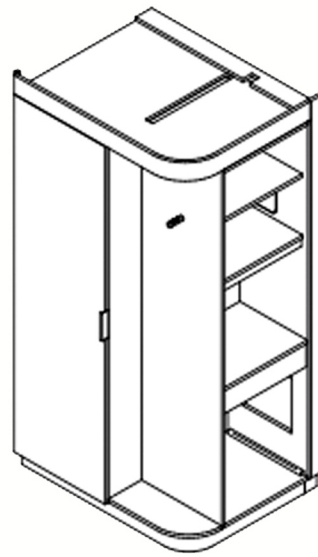

Fairfield

BY MARRIOTT

1 King Headboard
with Nightstand (Guest Room)

▶ 121 x 17 1/8 x 68

2 Queen/Queen Headboard
with Nightstand (Guest Room)

▶ 161 x 17 1/8 x 68

3 King Bed Platform
ACC King Bed Platform (Guest Room)

▶ 172 x 80 x 12

④ King Headboard
with Nightstand (Guest Room)
▶ 60 x 80 x 12

⑤ ACC Closet Refrigerator Cabinet
(Guest Room)
▶ 38 x 34 x 85

⑥ Queen Closet Refrigerator Cabinet
(Guest Room)
▶ 172 x 80 x 12

7 King Closet Refrigerator Cabinet
(Guest Room)

▶ 38 x 34 x 85

8 Drawer Dresser (Guest Room)

▶ 65 x 20 x 23

9 Luggage Bench (Guest Room)

▶ 33 x 20 x 23

10 TV Wall Panel (Guest Room)

▶ 361 x 4 x 31 1/2

11 Spanner Desk (Guest Room)

▶ 66 x 23 1/2 x 30

12 Spanner Desk w/Power (Guest Room)

▶ 66 x 23 1/2 x 30

13 ACC Coffee Cabinet (Guest Room)

▶ 23 x 23 1/2 x 26

14 Desk (Guest Room)

▶ 72 x 23 1/2 x 30