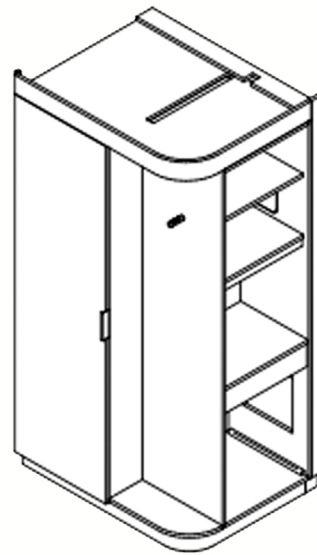

Fairfield

BY MARRIOTT

1 King Headboard
with Nightstand (Guest Room)

▶ 121 x 17 1/8 x 68

2 Queen/Queen Headboard
with Nightstand (Guest Room)

▶ 161 x 17 1/8 x 68

3 King Bed Platform
ACC King Bed Platform (Guest Room)

▶ 172 x 80 x 12

④ King Headboard
with Nightstand (Guest Room)
▶ 60 x 80 x 12

⑤ ACC Closet Refrigerator Cabinet
(Guest Room)
▶ 38 x 34 x 85

⑥ Queen Closet Refrigerator Cabinet
(Guest Room)
▶ 172 x 80 x 12

7 King Closet Refrigerator Cabinet
(Guest Room)

▶ 38 x 34 x 85

8 Drawer Dresser (Guest Room)

▶ 65 x 20 x 23

9 Luggage Bench (Guest Room)

▶ 33 x 20 x 23

10 TV Wall Panel (Guest Room)

▶ 361 x 4 x 31 1/2

11 Spanner Desk (Guest Room)

▶ 66 x 23 1/2 x 30

12 Spanner Desk w/Power (Guest Room)

▶ 66 x 23 1/2 x 30

13 ACC Coffee Cabinet (Guest Room)

▶ 23 x 23 1/2 x 26

14 Desk (Guest Room)

▶ 72 x 23 1/2 x 30