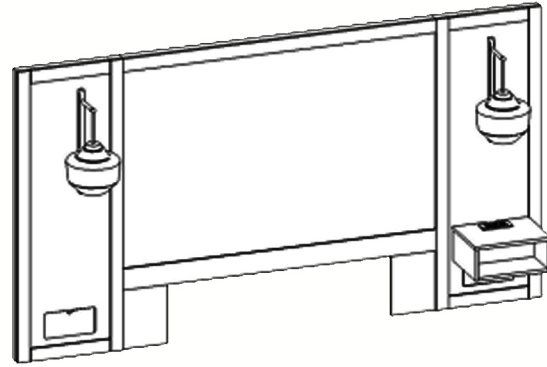

Fairfield

BY MARRIOTT

1 King Headboard
with Nightstand (Guest Room)

▶ 121 x 17 1/8 x 68

2 Queen/Queen Headboard
with Nightstand (Guest Room)

▶ 161 x 17 1/8 x 68

3 King Bed Platform
ACC King Bed Platform (Guest Room)

▶ 172 x 80 x 12

④ King Headboard
with Nightstand (Guest Room)
▶ 60 x 80 x 12

⑤ ACC Closet Refrigerator Cabinet
(Guest Room)
▶ 38 x 34 x 85

⑥ Queen Closet Refrigerator Cabinet
(Guest Room)
▶ 172 x 80 x 12

11 Spanner Desk (Guest Room)

▶ 66 x 23 1/2 x 30

12 Spanner Desk w/Power (Guest Room)

▶ 66 x 23 1/2 x 30

13 ACC Coffee Cabinet (Guest Room)

▶ 23 x 23 1/2 x 26

14 Desk (Guest Room)

▶ 72 x 23 1/2 x 30