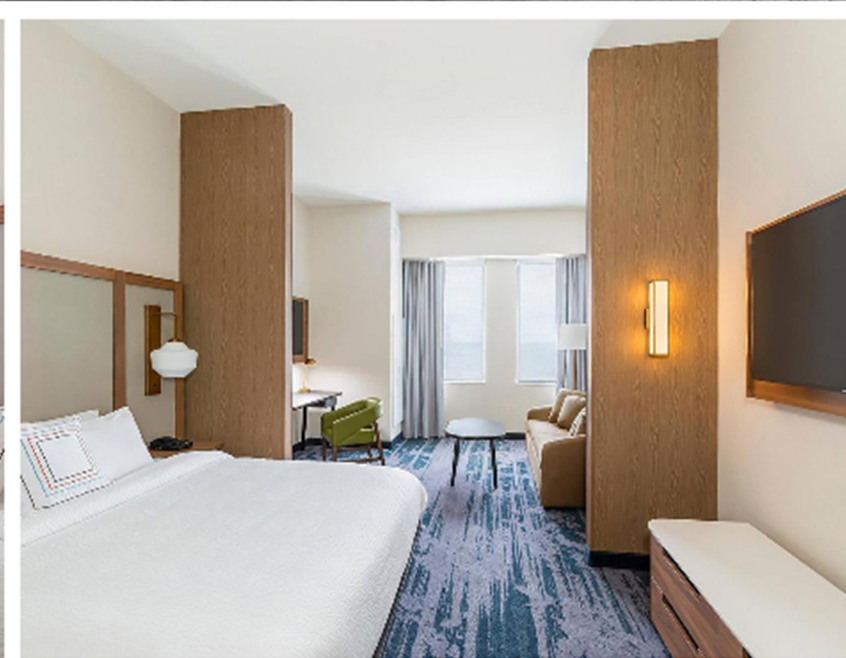

Fairfield

BY MARRIOTT

1 King Headboard
with Nightstand (Guest Room)

▶ 121 x 17 1/8 x 68

2 Queen/Queen Headboard
with Nightstand (Guest Room)

▶ 161 x 17 1/8 x 68

3 King Bed Platform
ACC King Bed Platform (Guest Room)

▶ 172 x 80 x 12

④ King Headboard
with Nightstand (Guest Room)
▶ 60 x 80 x 12

⑤ ACC Closet Refrigerator Cabinet
(Guest Room)
▶ 38 x 34 x 85

⑥ Queen Closet Refrigerator Cabinet
(Guest Room)
▶ 172 x 80 x 12

7 King Closet Refrigerator Cabinet
(Guest Room)

▶ 38 x 34 x 85

8 Drawer Dresser (Guest Room)

▶ 65 x 20 x 23

9 Luggage Bench (Guest Room)

▶ 33 x 20 x 23

10 TV Wall Panel (Guest Room)

▶ 361 x 4 x 31 1/2

11 Spanner Desk (Guest Room)

▶ 66 x 23 1/2 x 30

12 Spanner Desk w/Power (Guest Room)

▶ 66 x 23 1/2 x 30

13 ACC Coffee Cabinet (Guest Room)

▶ 23 x 23 1/2 x 26

14 Desk (Guest Room)

▶ 72 x 23 1/2 x 30